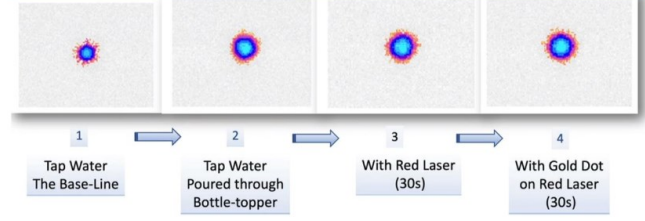

Octahedron in a Tesla coil

**Red-InfraRed NaturaLaser = muscular
skeletal body**

ALL dis-ease/dis-comfort comes from a lowering of the frequencies in your body from optimal wellness.
ALL Healing comes from a Raising of the Frequencies back up to the Optimal Wellness Frequencies

Toxic FREE Skin Care

First, the Water Drops

purevibranz Technologies Tested

The GDV System
 Makes the Invisible Visible & Measureable

NO ONE CAN VIBRATE FOR YOU
We Can Help you Vibrate HIGHER

Joe Blanton, 469-766-5511
 Joe@TheRedLaserGuy.com
 HelpsYouHeal.com
 pureVibranz.com/JoeBlanton
 YouTube.com/@TheRedLaserGuy.com