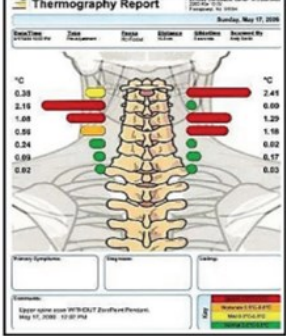

SPINAL THERMOGRAPHY SCAN

Without Zeropoint™ Technology