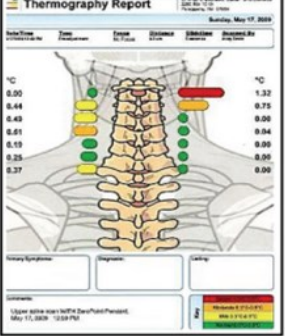

With Zeropoint™ Technology

Octahedron in a Tesla coil

**Red-InfraRed NaturaLaser = muscular
skeletal body**

ALL dis-ease/dis-comfort comes from a lowering of the frequencies in your body from optimal wellness.
ALL Healing comes from a Raising of the Frequencies back up to the Optimal Wellness Frequencies